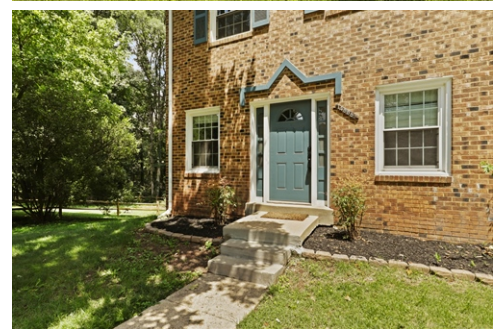

\$ 470,000

14888 Lambeth Square, Centreville, VA 20120

- » Beds: 3 | Baths: 2 Full, 1 Half
- » Single Family | 1,160 ft<sup>2</sup> | Lot: 5,670 ft<sup>2</sup>
- » More Info: [14888LambethSquare.com](http://14888LambethSquare.com)

Welcome home to this stunning 3 bed 2.5 bath end unit townhome in desirable London Towne! The fenced-in backyard provides a private outdoor oasis with direct access to a beautiful trail, creek and wooded area – perfect for nature lovers, giving you a tranquil retreat from all the hustle and bustle. Inside, prepare to be impressed by the brand new kitchen featuring modern stainless steel appliances and designer cabinets. The basement is an entertainer's dream come true with its full bathroom, newer LVP flooring and gorgeous bar complete with mini fridge! Upstairs you'll find fresh new plush carpet for added comfort. The HVAC system was replaced in 2021 so you can be sure that your home will stay cool in the summer months. Don't miss out on this amazing opportunity – book your showing today!